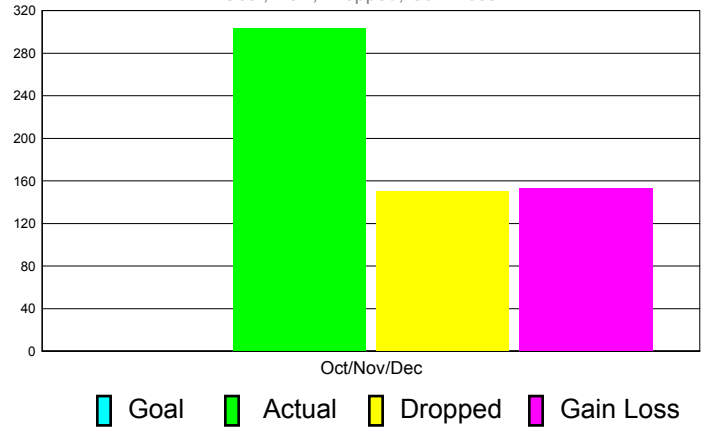

Membership Results 2011-2012

Goal, New, Dropped, Gain/Loss