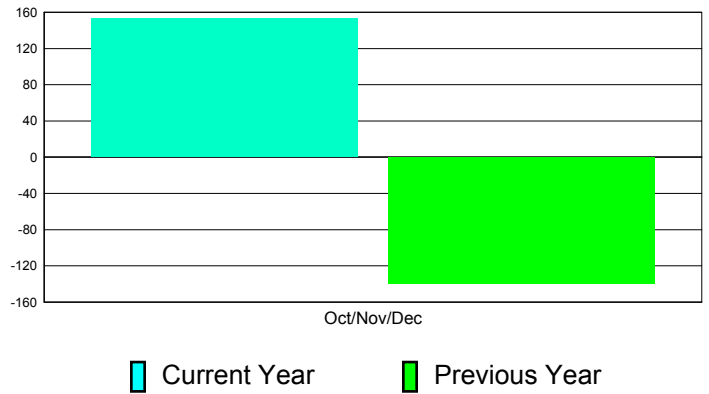

Comparison of Membership Gain/Loss

Current Year Compared to the Previous Year