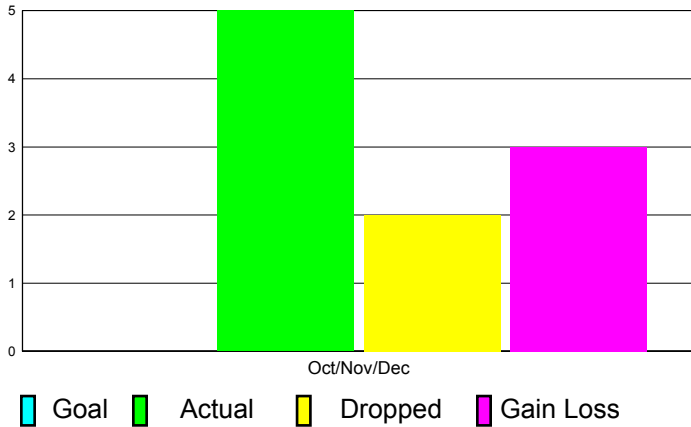

GMT Reports for District (or Undistricted) **District 301 B1**

GMT: **Doctor DATUK K NAGARATN**. Location: **PHILIPPINES**

GMT CA: **5**

CLUBS

Club Results
2011-2012

Clubs
2010-2011

Month	New Club Goal	Actual New Clubs	Actual Dropped Clubs	Gain/Loss of Clubs	Gain/Loss of Clubs
Oct/Nov/Dec	0	5	2	3	-2
Totals	0	5	2	3	-2

Club Results 2011-2012

Goal, New, Dropped, Gain/Loss

Comparison of Club Gain/Loss

Current Year Compared to the Previous Year

YTD Status Quo Clubs 2010-2011

Status Quo Clubs Compared to Status Quo Members

MEMBERSHIP